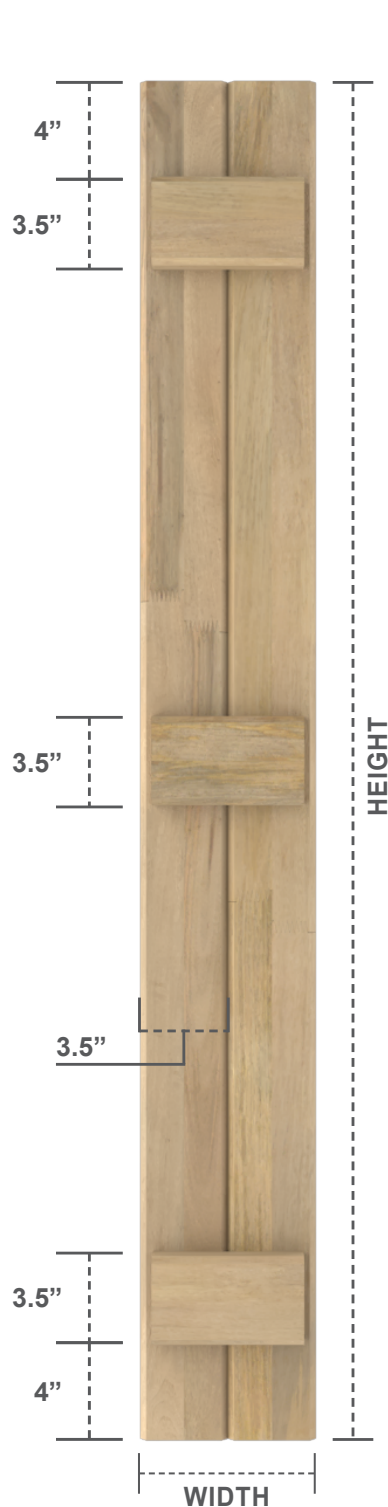

MANGO WOOD SHUTTERS

JOINED BOARD-N-BATTEN SHUTTER

STYLE

2 BOARDS
3 BATTEN

FRONT VIEW

SIDE VIEW

AVAILABLE
WIDTH

7"

AVAILABLE
HEIGHT

36" - 84"